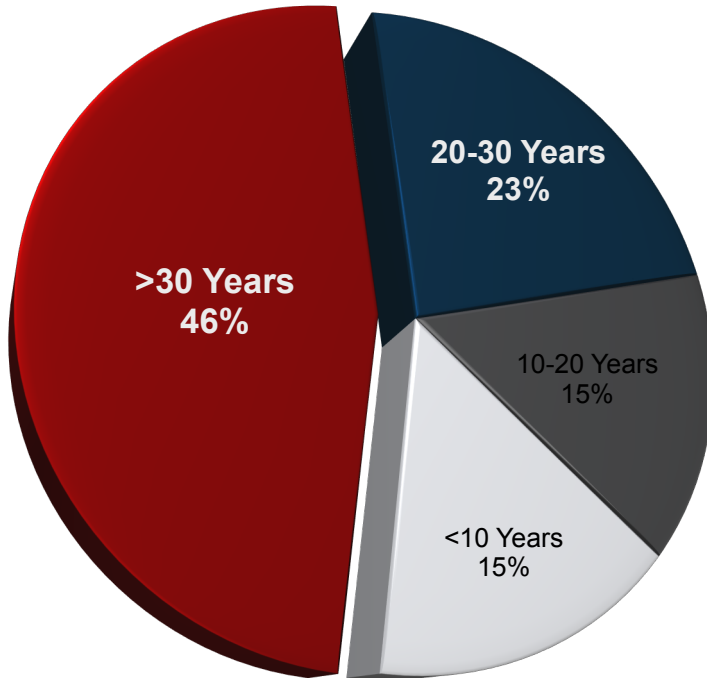

Our Team

Experience