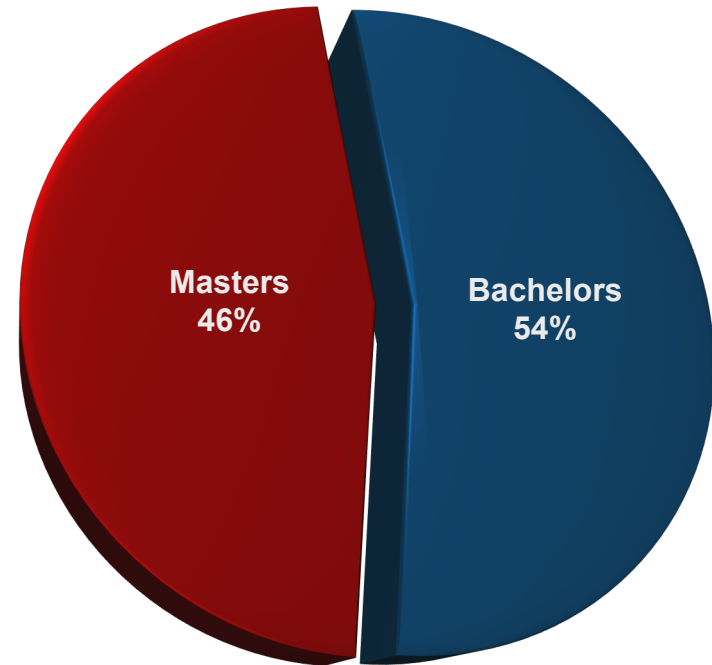

Our Team

Experience

Education

- 25 Years Average Experience

Our Experience

Our Team Members have experience supporting many companies & projects in various Engineering, Test, Systems Engineering, System Safety & Manufacturing Roles*